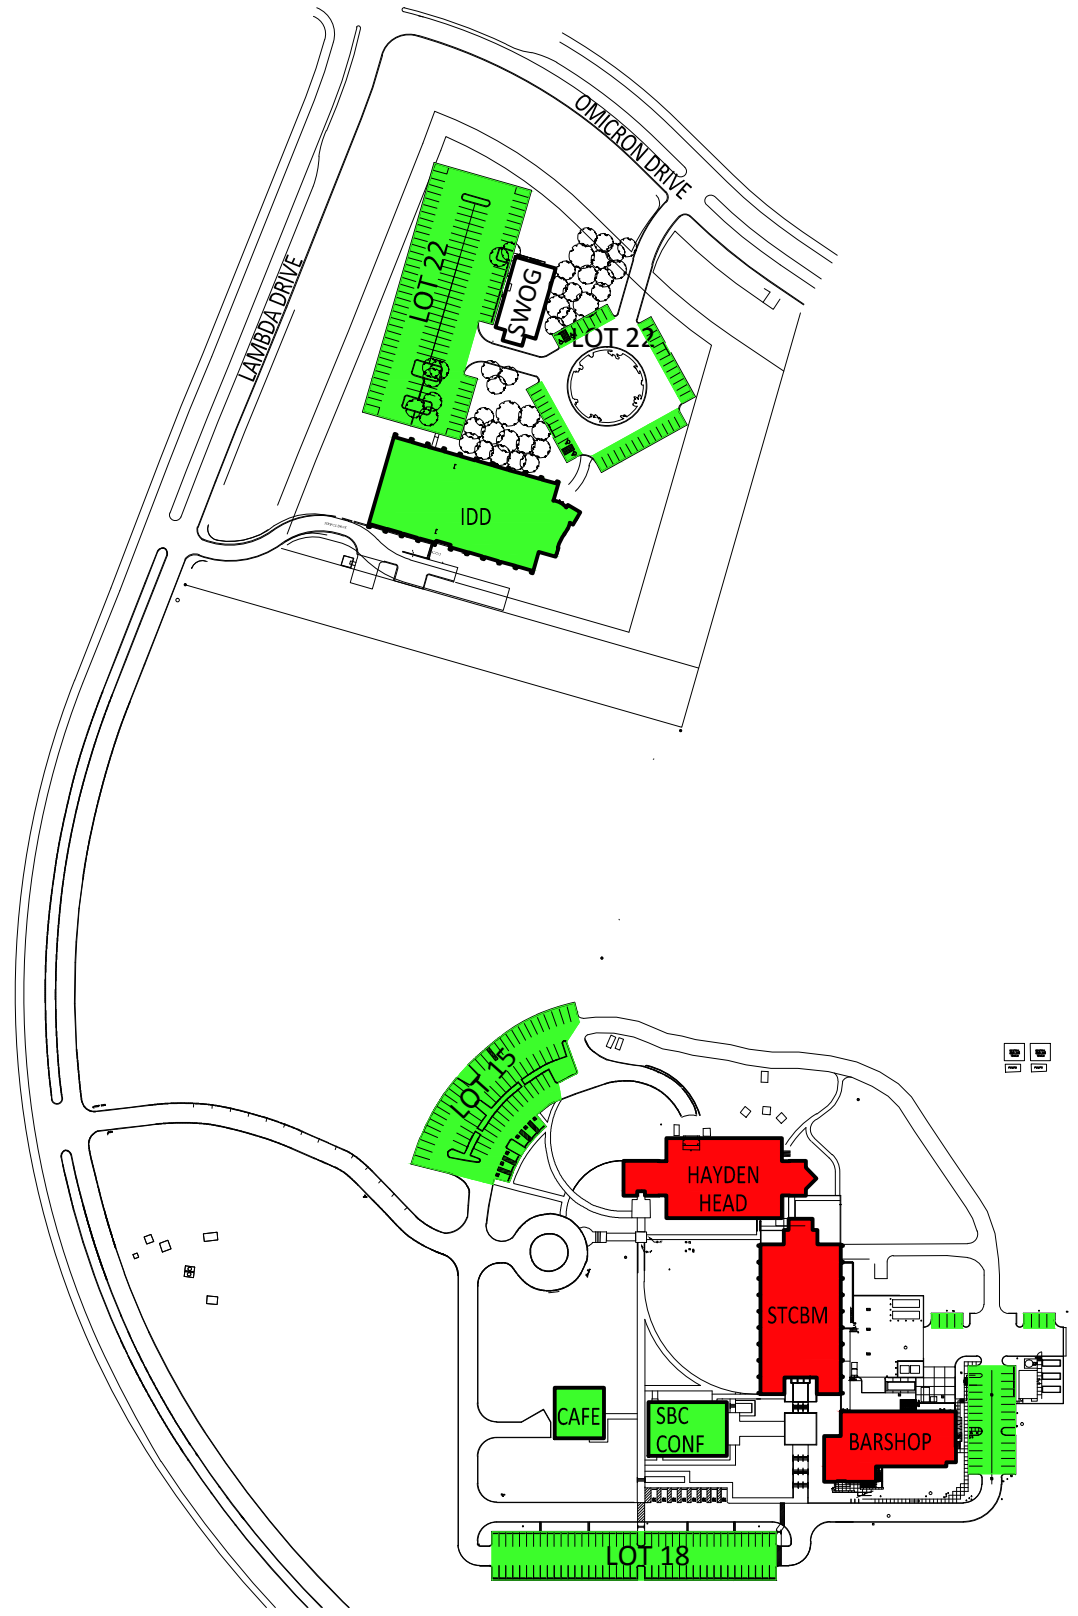

PARC Building-Concealed Handgun Areas

1" = 100'

Concealed Handgun Allowed.

Concealed Handgun Prohibited.

Texas Research Park-Concealed Handgun Areas

1" = 250'