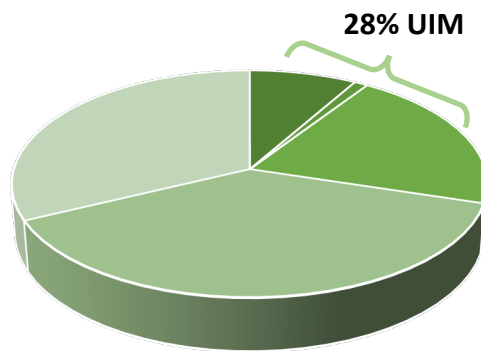

**28  
Out of  
Staters**

**16  
Different  
States**

## Diversity

**Ages 18-38**  
**Average 22.6**

**102**

**111**

- African American
- American Indian
- Hispanic
- Asian
- White

First Gen Undergrad 24  
First Gen Grad 71

Non-Traditional 33  
Rural 4  
Inner City 1  
Reapplicants 12