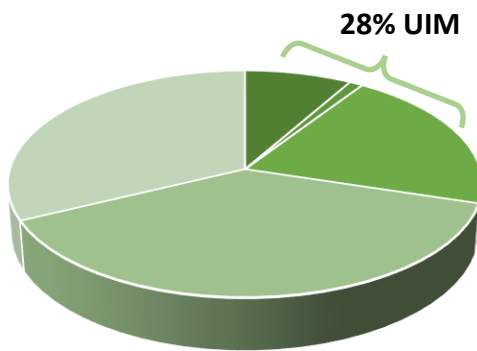

Entry Year 2021 Profile of the Class

Class Size 220

smart fun industrious people
who are gonna be
Excellent Doctors

**186
Texans
Y'All**

MCAT 517.6
GPA overall 3.87
GPA science 3.84

**28
Out of
Staters**

**15
Different
States**

Diversity

Ages 19-35
Average 22.7

102

111

- African American
- American Indian
- Hispanic
- Asian
- White

First Gen Undergrad 24
First Gen Grad 71

Non-Traditional 33
Rural 20
Inner City 2
Reapplicants 21

6 MD/PhD students
65 Non-Science Majors
10 Master's Degrees