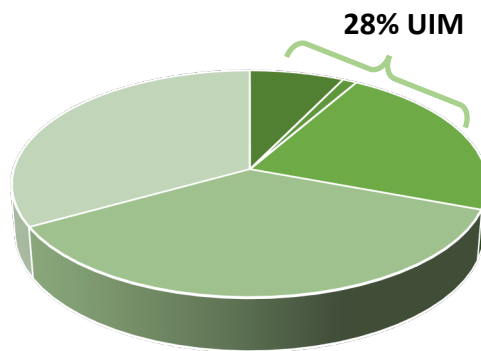

Undergrad Institutions

Abilene Christian
Alabama
Arizona State
Austin College
Baylor University
BYU
Cornell U
Emory
Florida State
NYU
Northwestern U
Pomona
Princeton
Rice University
SHSU
SMU
St. Mary's
Southwestern
Stanford
Texas A&M U
TAMUI
TCU
Texas Tech
Tx State U
Trinity
Tulane
UC Davis, LA, SB, Berkeley
U Georgia
U Houston
UT Austin
UT Dallas
U Dallas
UTSA
UNC Chapel Hill
U Oklahoma
Utah State
Vassar
Wash& Lee
Wash U

Entry Year 2020 Profile of the Class

Class Size 220

smart fun industrious people
who are gonna be
Excellent Doctors

**186
Texans
Y'All**

MCAT 516
GPA overall 3.83
GPA science 3.78

**27
Out of
Staters**

**15
Different
States**

Diversity

Ages 19-35
Average 22.7

102

111

- African American
- American Indian
- Hispanic
- Asian
- White

7 MD/PhD students
48 Non-Science Majors
25 Master's Degrees

Some Undergrad Institutions

Austin College
Barnard College
Baylor University
BYU
Cornell U
GW
Harvard
Hopkins
NYU
Northeastern U
Northwestern U
Pomona
Rice University
SLU
SHSU
SMU
Stanford
Texas A&M U
TCU
Texas Tech
Tx State U
Trinity
UC Davis, SB, Berkeley
U Georgia
U Houston
UT Austin
UT Dallas
UTSA
UNC Chapel Hill
U Oklahoma
Vanderbilt
Wash U