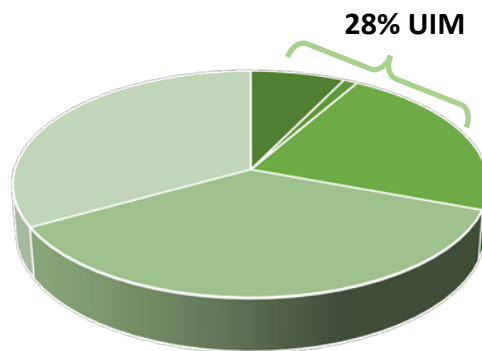

Entry Year 2020 Profile of the Class

Class Size 220

smart fun industrious people
who are gonna be
Excellent Doctors

**186
Texans
Y'All**

MCAT 516
GPA overall 3.83
GPA science 3.78

**27
Out of
Staters**

**15
Different
States**

Diversity

Ages 19-35
Average 22.7

102

111

- African American
- American Indian
- Hispanic
- Asian
- White

7 MD/PhD students
48 Non-Science Majors
25 Master's Degrees

Some Undergrad Institutions

Austin College
Barnard College
Baylor University
BYU
Cornell U
GW
Harvard
Hopkins
NYU
Northeastern U
Northwestern U
Pomona
Rice University
SLU
SHSU
SMU
Stanford
Texas A&M U
TCU
Texas Tech
Tx State U
Trinity
UC Davis, SB, Berkeley
U Georgia
U Houston
UT Austin
UT Dallas
UTSA
UNC Chapel Hill
U Oklahoma
Vanderbilt
Wash U