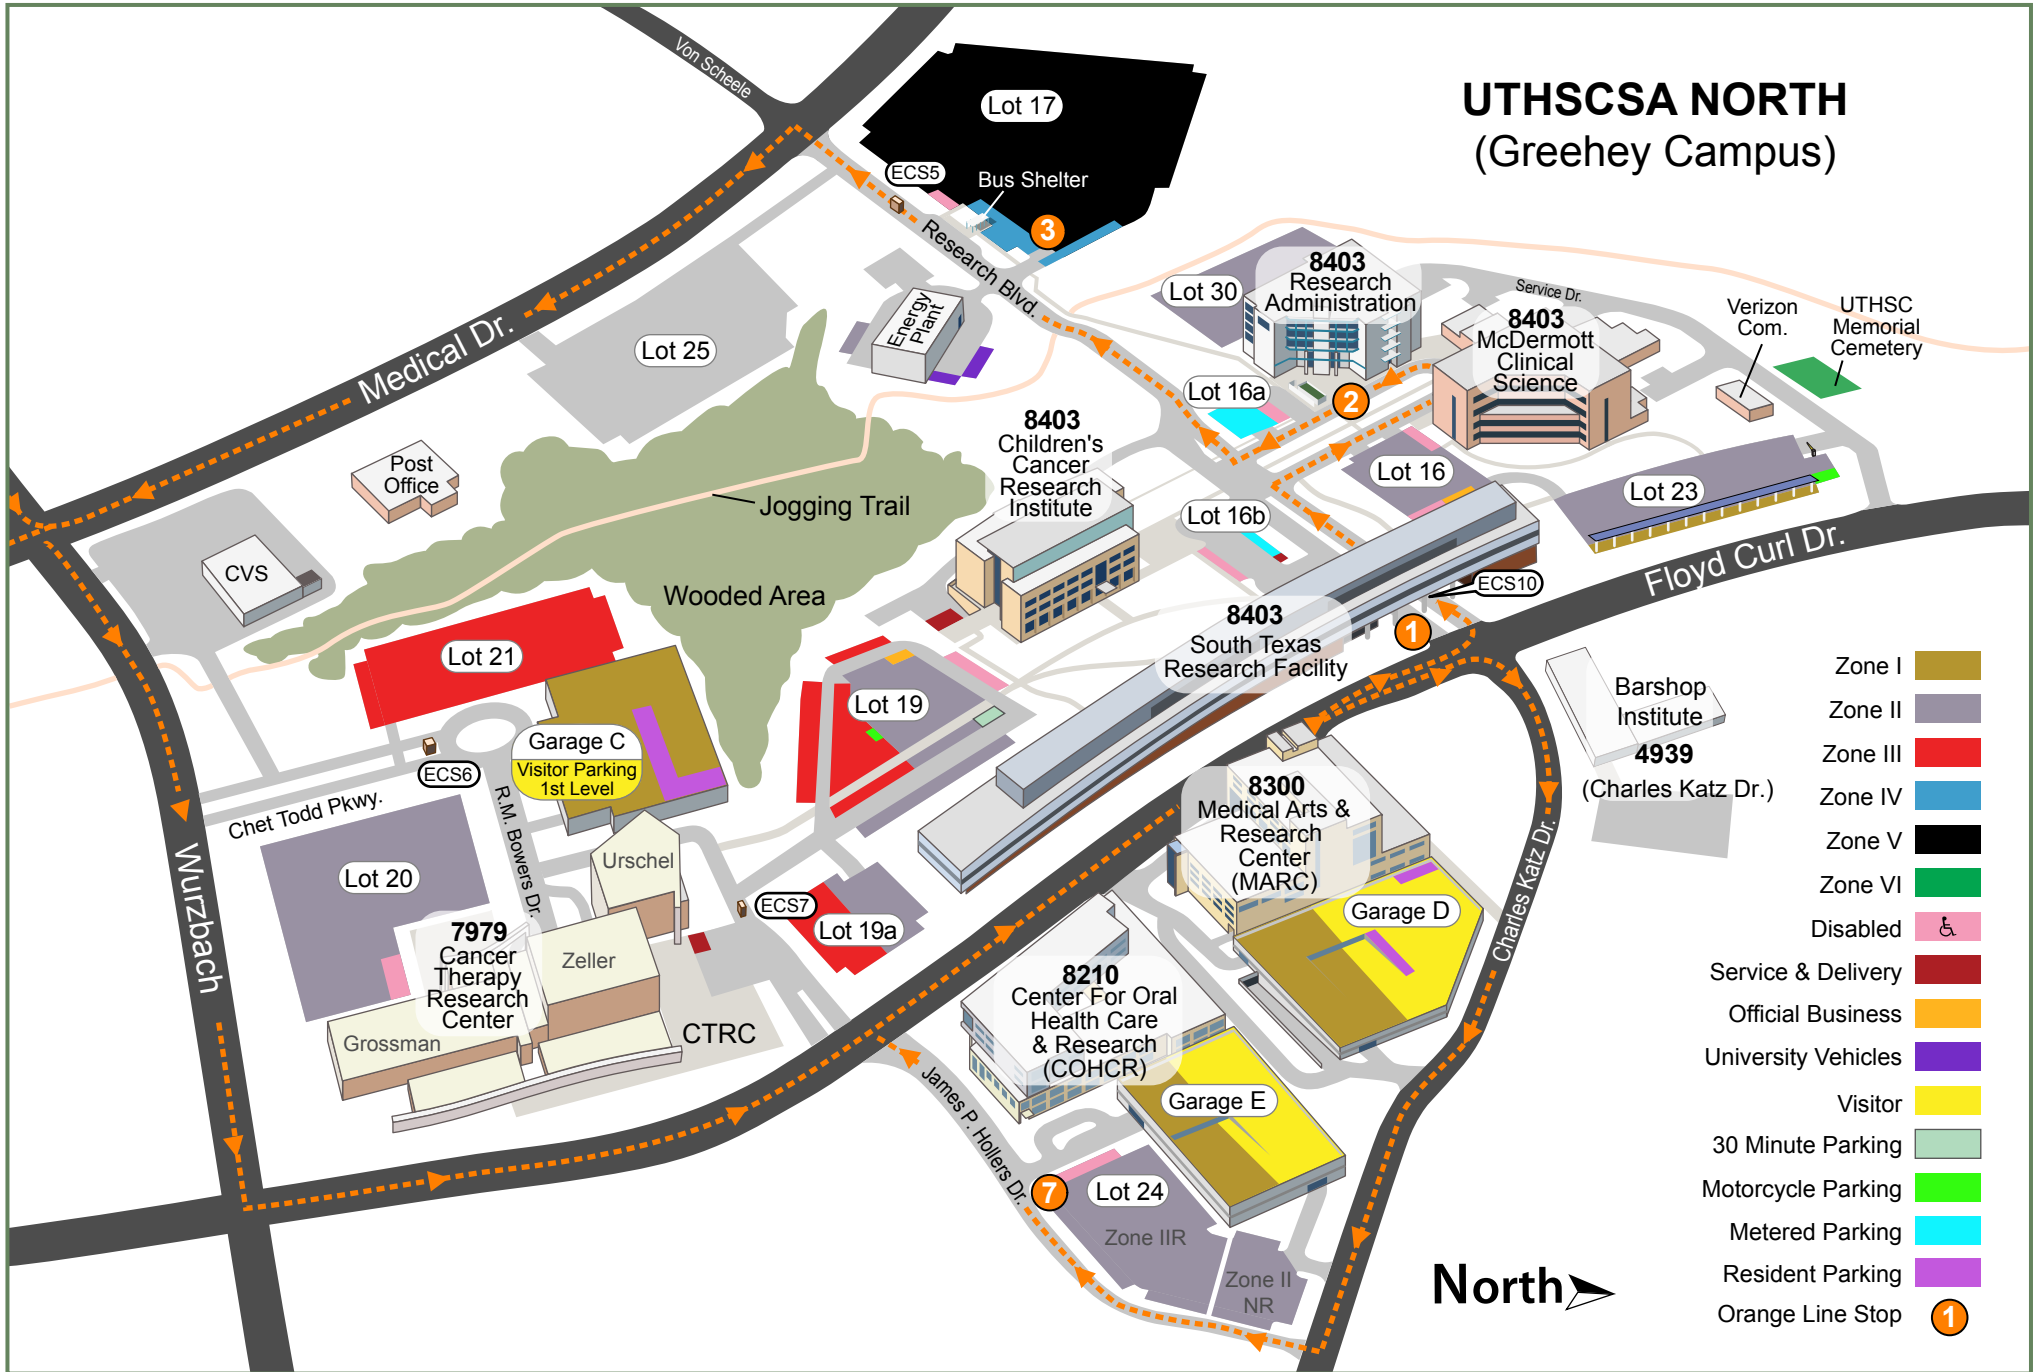

UTHSCSA NORTH (Greehey Campus)

- Zone I
- Zone II
- Zone III
- Zone IV
- Zone V
- Zone VI
- Disabled ♿
- Service & Delivery
- Official Business
- University Vehicles
- Visitor
- 30 Minute Parking
- Motorcycle Parking
- Metered Parking
- Resident Parking
- Orange Line Stop 1

North